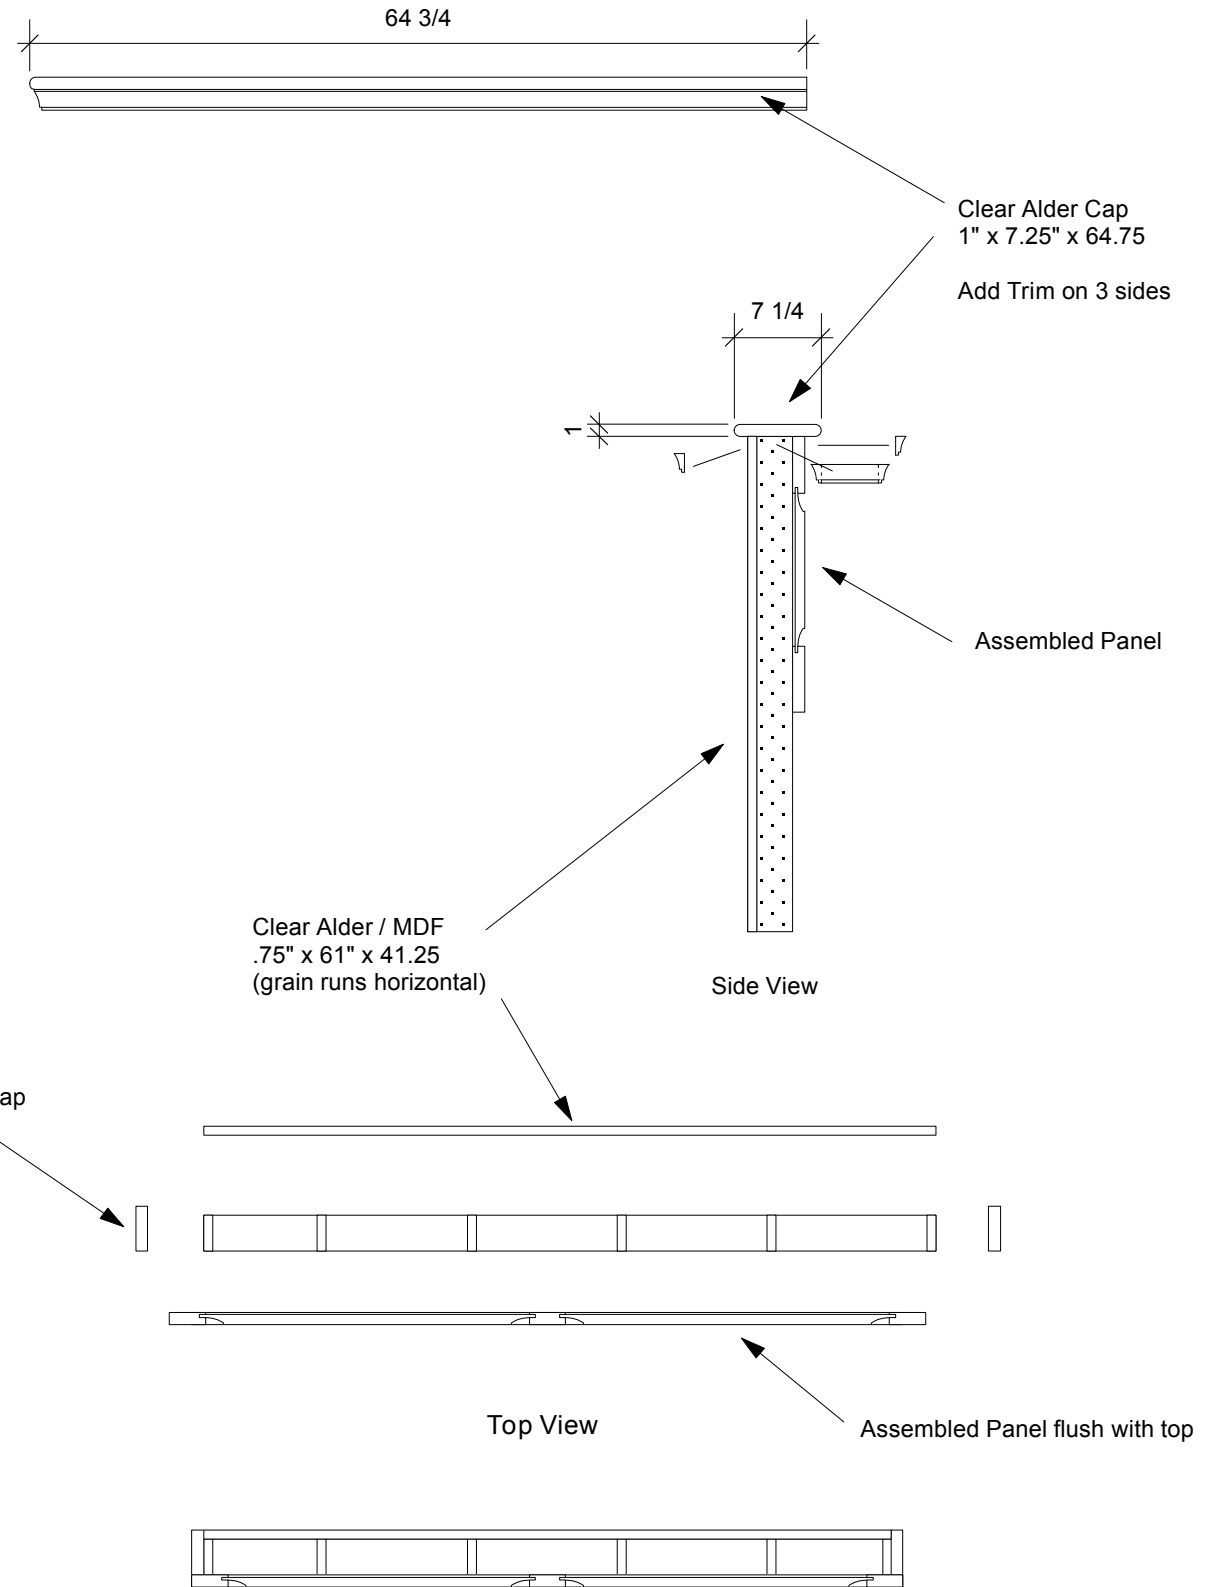

Solid Clear Alder End Cap
1" x 3.75" x 41.25"

River Run Lodge Boot Bench - Right Wall Details

SCALE 3/4" = 1 FT.

All dimensions & size designations are subject to verification on job site and adjustment to fit job condition.
All drawings are for design only and are not to be used for structural purposes.
This is an original design and must not be released or copied unless an applicable fee has been paid or a job order placed.